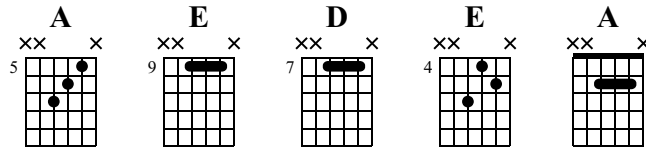

Triad-Dur-Song

♩ = 115

dist.guit.

A E D E A A

P.M. P.M. P.M. P.M. P.M. P.M. P.M. P.M. P.M. P.M. P.M.

4x

T	5	5	5	9	9	9	7	7	7	5	5	2	2
A	6	6	6	9	9	9	7	7	7	4	6	2	2
B	7	7	7	0	0	0	0	0	0	6	7	2	2
	0	0	0	0	0	0	0	0	0	0	0	0	0