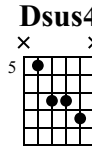

Sus-Song

Standard tuning

♩ = 80

1 **Csus2** 2 **Fsus2** 3 **Csus2** 4 **Csus4**

let ring -----|

TAB 4/4

Musical notation for measures 1-4. Each measure shows a guitar staff with a chord name above and a 'let ring' instruction. Below each staff is a TAB line with fret numbers and a slash for the string to be plucked.

5 **Fsus2** 6 **Fsus2** 7 **Dsus2** 8 **Dsus4**

let ring -----|

TAB

Musical notation for measures 5-8. Each measure shows a guitar staff with a chord name above and a 'let ring' instruction. Below each staff is a TAB line with fret numbers and a slash for the string to be plucked.

9 **Csus2** 10 **Fsus2** 11 **Csus2** 12 **Csus4**

TAB

Musical notation for measures 9-12. Each measure shows a guitar staff with a chord name above. Below each staff is a TAB line with fret numbers and arrows indicating plucking direction.

13 **Fsus2** 14 **Fsus2** 15 **Dsus2** 16 **Dsus4**

TAB

Musical notation for measures 13-16. Each measure shows a guitar staff with a chord name above. Below each staff is a TAB line with fret numbers and arrows indicating plucking direction. Measure 16 ends with a double bar line and repeat dots.